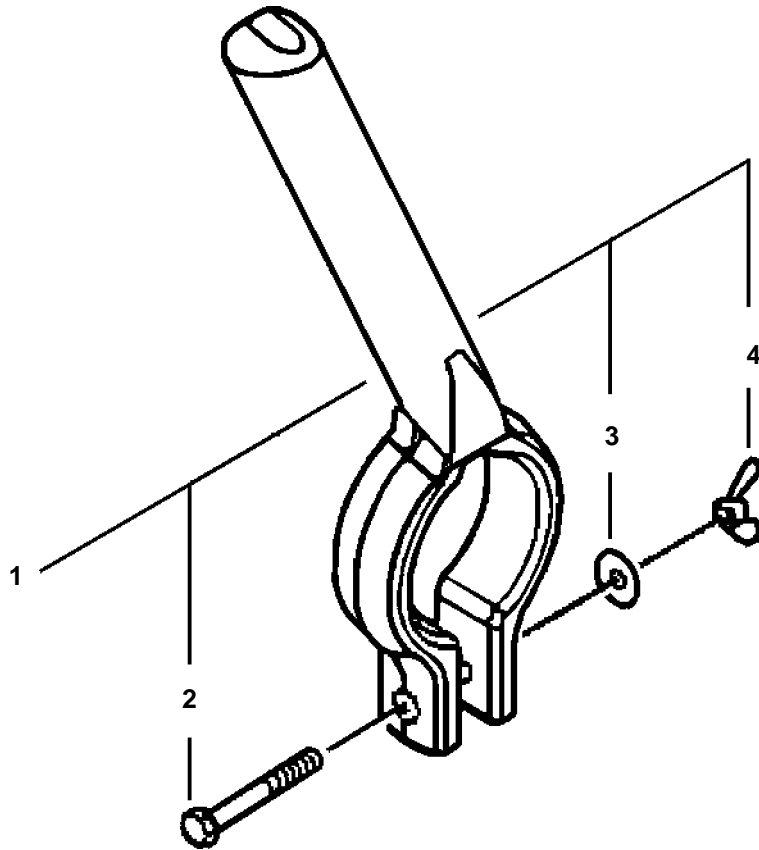

FITS MODELS

- PB-600 SERIAL NUMBERS: 505401 & UP
- PB-602
- PB-603
- PB-610
- PB-611
- PB-650
- PB-650H
- PB-750
- PB-750H

PARTS CATALOG

**POWER BLOWER
HELPER HANDLE**

MODEL 001106

ECHO, INCORPORATED

400 Oakwood Road Lake Zurich, Illinois 60047

WWW.ECHO-USA.COM

001106 POWER BLOWER HELPER HANDLE

ITEM	PART NUMBER	QTY	DESCRIPTION	REMARKS
1	001106	1	HANDLE KIT	INCLUDES ITEMS 2-4
2	90010006045	1	BOLT 6X45	
3	90060000006	1	WASHER 6	
4	90052500006	1	WING NUT 6	